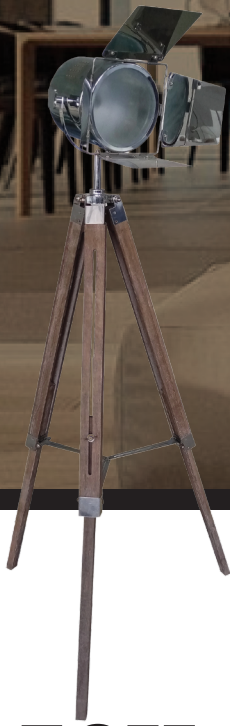

Flor

ELEGANT LIGHTING OPULENT RANGE

ELR-5011-WC

The ELR-5011-WC is a sophisticated 1-light cinema tripod floor lamp designed to evoke classic Hollywood glamour. With a chrome spotlight-style head mounted on a sleek wooden tripod frame, it brings a touch of cinematic luxury to any interior.

Perfect as a statement piece in lounges, entertainment areas or high-end hospitality settings, this lamp balances function and décor with finesse.

Product Code	ELR-5011-WC
Colour	Wood & chrome
Material	Metal & Wood
Lamp type	1 x E27 (Lamps not included)
Cord	3m Black Cord (2-pin plug with switch)