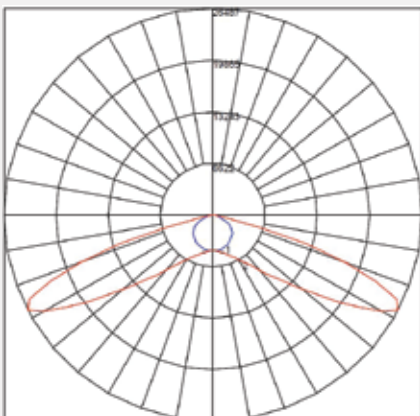

IES ROAD REPORT
PHOTOMETRIC FILENAME : ILANGALED MAXI 200W - T1.IES
POLAR GRAPH