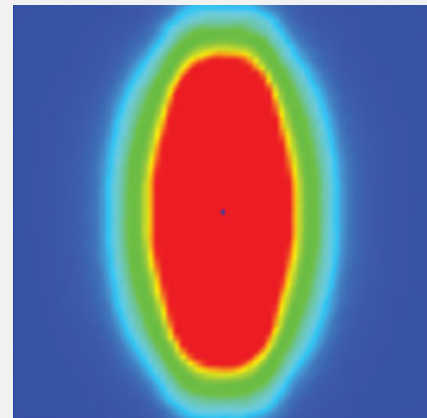

IES ROAD REPORT
PHOTOMETRIC FILENAME : ILANGALED MAXI 200W - T1.IES
POLAR GRAPH