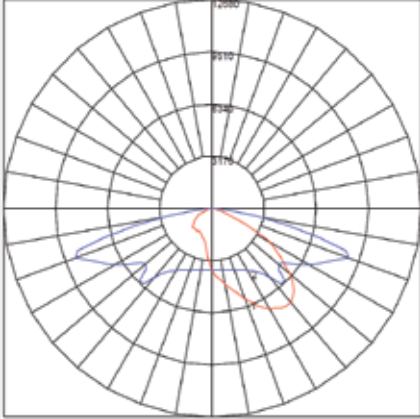

INCREDIBLE
LED PERFORMANCE

MARINE GRADE
ALUMINIUM FRAME

EASE OF
MAINTENANCE

SPIGOT
MOUNTING

IES ROAD REPORT
PHOTOMETRIC FILENAME : ILANGALED MAXI 200W - 316030.IES
POLAR GRAPH

Maximum Candela = 12680.1 Located At Horizontal Angle = 292.5, Vertical Angle = 75
1 - Vertical Plane Through Horizontal Angles (0 - 180)
2 - Vertical Plane Through Horizontal Angles (90 - 270)

IES ROAD REPORT
PHOTOMETRIC FILENAME : ILANGALED MAXI 200W - 316045.IES
POLAR GRAPH

Maximum Candela = 10455.77 Located At Horizontal Angle = 292.5, Vertical Angle = 62.5
1 - Vertical Plane Through Horizontal Angles (0 - 180)
2 - Vertical Plane Through Horizontal Angles (90 - 270)