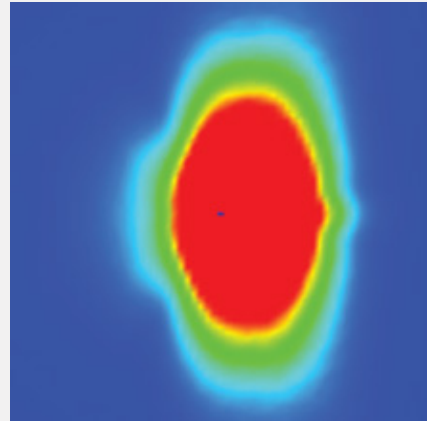

INCREDIBLE
LED PERFORMANCE

MARINE GRADE
ALUMINIUM FRAME

EASE OF
MAINTENANCE

SPIGOT
MOUNTING

IES ROAD REPORT
PHOTOMETRIC FILENAME : ILANGALED MAXI 200W - 316030.IES
POLAR GRAPH

Maximum Candela = 12680.1 Located At Horizontal Angle = 292.5, Vertical Angle = 75
1 - Vertical Plane Through Horizontal Angles (0 - 180)
2 - Vertical Plane Through Horizontal Angles (90 - 270)

IES ROAD REPORT
PHOTOMETRIC FILENAME : ILANGALED MAXI 200W - 316045.IES
POLAR GRAPH

Maximum Candela = 10455.77 Located At Horizontal Angle = 292.5, Vertical Angle = 62.5
1 - Vertical Plane Through Horizontal Angles (0 - 180)
2 - Vertical Plane Through Horizontal Angles (90 - 270)