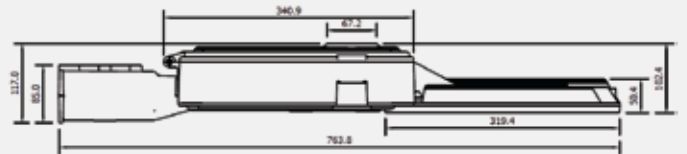

INCREDIBLE
LED PERFORMANCE

MARINE GRADE
ALUMINIUM FRAME

EASE OF
MAINTENANCE

SPIGOT
MOUNTING

IES ROAD REPORT
PHOTOMETRIC FILENAME : ILANGALED MAXI 200W - 316030.IES
POLAR GRAPH

Maximum Candela = 12680.1 Located At Horizontal Angle = 292.5, Vertical Angle = 75
1 - Vertical Plane Through Horizontal Angles (0 - 180)
2 - Vertical Plane Through Horizontal Angles (90 - 270)