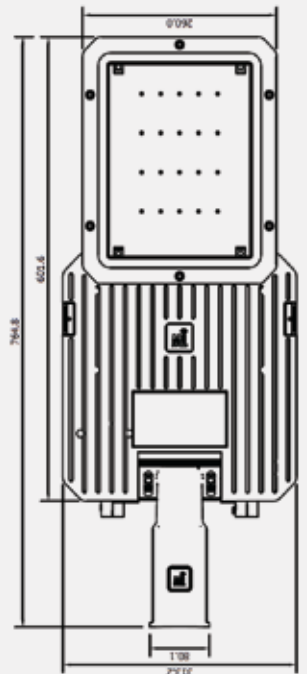

Fit-For-Purpose:

- Street Lighting
- Security Lighting
- General Amenity
- Class A Roadways

Accessories

- iLangaLED Maxi 60/42mm Spigot Insert for side entry
- iLangaLED Maxi 60/76mm Spigot Insert for bottom entry