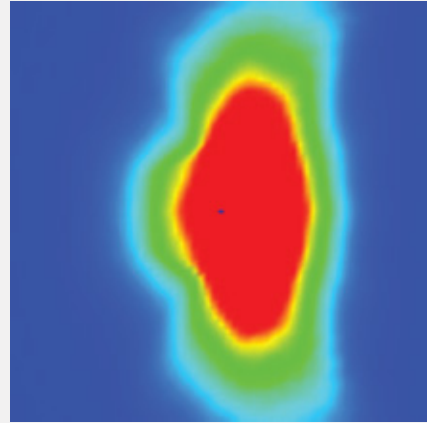

INCREDIBLE
LED PERFORMANCE

MARINE GRADE
ALUMINIUM FRAME

EASE OF
MAINTENANCE

SPIGOT
MOUNTING

IES ROAD REPORT
PHOTOMETRIC FILENAME : ILANGALED MAXI 200W - 316030.IES
POLAR GRAPH

Maximum Candela = 12680.1 Located At Horizontal Angle = 292.5, Vertical Angle = 75
1 - Vertical Plane Through Horizontal Angles (0 - 180)
2 - Vertical Plane Through Horizontal Angles (90 - 270)

IES ROAD REPORT
PHOTOMETRIC FILENAME : ILANGALED MAXI 200W - 316045.IES
POLAR GRAPH

Maximum Candela = 10455.77 Located At Horizontal Angle = 292.5, Vertical Angle = 62.5
1 - Vertical Plane Through Horizontal Angles (0 - 180)
2 - Vertical Plane Through Horizontal Angles (90 - 270)