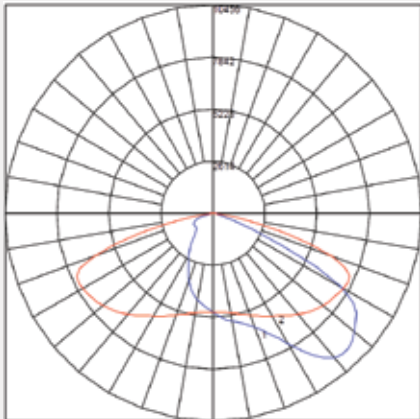

INCREDIBLE
LED PERFORMANCE

MARINE GRADE
ALUMINIUM FRAME

EASE OF
MAINTENANCE

SPIGOT
MOUNTING

IES ROAD REPORT
PHOTOMETRIC FILENAME : ILANGALED MAXI 200W - 316030.IES
POLAR GRAPH

Maximum Candela = 12680.1 Located At Horizontal Angle = 292.5, Vertical Angle = 75
1 - Vertical Plane Through Horizontal Angles (0 - 180)
2 - Vertical Plane Through Horizontal Angles (90 - 270)

IES ROAD REPORT
PHOTOMETRIC FILENAME : ILANGALED MAXI 200W - 316045.IES
POLAR GRAPH

Maximum Candela = 10455.77 Located At Horizontal Angle = 292.5, Vertical Angle = 62.5
1 - Vertical Plane Through Horizontal Angles (0 - 180)
2 - Vertical Plane Through Horizontal Angles (90 - 270)