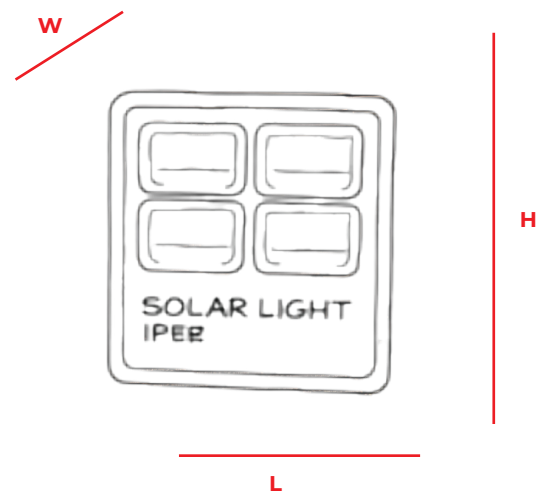

SKY-SBM-100

Solar Floodlight

 **1 YEAR**
Warranty

The SKY-SBM-100 is a powerful solar-powered floodlight ideal for sites without access to electrical infrastructure. Engineered with an integrated solar panel and battery, this standalone unit delivers 100W of reliable LED lighting and is perfect for enhancing security at estate gates, perimeter walls, rural areas, or isolated installations.

Built to perform in any environment, it features fast charging (6–8 hours), 20-hour operation time, and robust weather resistance (IP65). An ideal solution for sustainable outdoor lighting in off-grid locations.

Product Code	SKY-SBM-100
Nominal Flux (lm)	Up to 2000 lm
Colour Temperature	6000k
Storage Capacity	3.2V/5A
Charging Time	7-8 Hours
IP Rating	IP65
Solar Panel	6V/15W
Product Size (L) x (W) x (H)	238mm x 50mm x 218mm