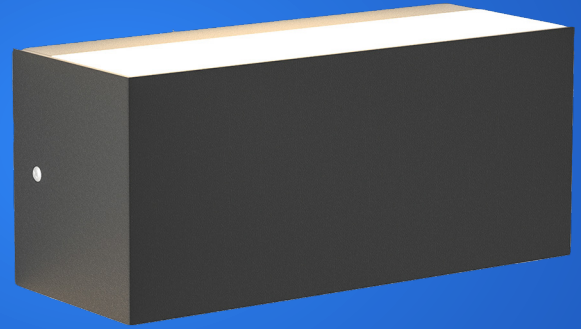

# ZOD105-E27-BL

Wall Light – Coastal-Ready Simplicity

 **5 YEAR**  
Warranty

The ZOD105-E27-BL is a clean, rectangular up-and-down wall fixture designed for outdoor and coastal applications.

Crafted from ABS and polycarbonate for superior corrosion resistance, this fitting offers easy access to a single E27 LED lamp, making maintenance a breeze while providing reliable performance.

Product Code	ZOD105-E27-BL
Lamp	1x E27 (Not Included)
Class	II
Power Factor (PF)	0,9
Diffuser	Polycarbonate
Body	ABS
Mounting	Wall Mount
Colour	Black
IP Rating	IP65
Product Size (L) x (W) x (H)	230mm x 90mm x 101mm
Product Weight	0,60kg