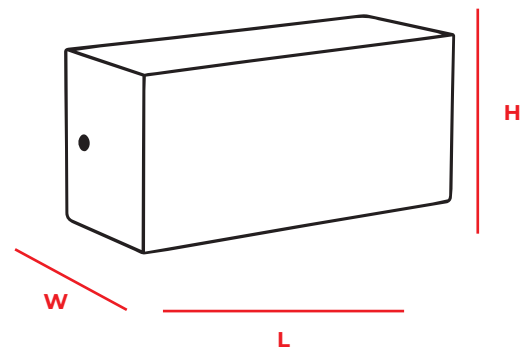

# ZOD105-E27-BL

Wall Light – Coastal-Ready Simplicity

 **5 YEAR**  
Warranty

The ZOD105-E27-BL is a clean, rectangular up-and-down wall fixture designed for outdoor and coastal applications.

Crafted from ABS and polycarbonate for superior corrosion resistance, this fitting offers easy access to a single E27 LED lamp, making maintenance a breeze while providing reliable performance.

Product Code	ZOD105-E27-BL
Lamp	1x E27 (Not Included)
Class	II
Power Factor (PF)	0,9
Diffuser	Polycarbonate
Body	ABS
Mounting	Wall Mount
Colour	Black
IP Rating	IP65
Product Size (L) x (W) x (H)	230mm x 90mm x 101mm
Product Weight	0,60kg