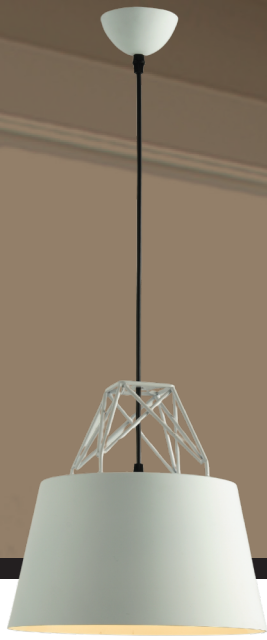

Elor

ELEGANT LIGHTING OPULENT RANGE

## ELR-1001-W

The ELR-1001-W is a sleek and elegant single-light pendant in a soft pastel white finish, offering a timeless design solution for modern residential and hospitality interiors. Its neutral tone and minimalist silhouette allow it to blend effortlessly with contemporary colour schemes.

Ideal as a standalone fixture or when installed in multiples, the ELR-1001-W suits a variety of applications — from kitchen islands and dining areas to hotel rooms and collaborative spaces.

|                     |                              |
|---------------------|------------------------------|
| <b>Product Code</b> | ELR-1001-W                   |
| <b>Colour</b>       | Pastel White, Black Cord     |
| <b>Material</b>     | Metal                        |
| <b>Lamp type</b>    | 1 x E27 (Lamps not included) |