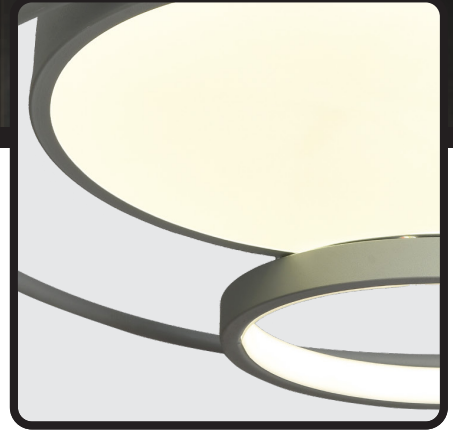

Elor

ELEGANT LIGHTING OPULENT RANGE

ELR-3011-GY

The ELR-3011-GY is a 36W LED ceiling light featuring a contemporary ring design with an upward-facing satellite-style light source. Its elegant finish complements modern and retro-inspired interiors alike.

A versatile centrepiece, this fixture is ideal for bedrooms, dining areas, lounges, and entertainment spaces where functional lighting meets visual flair.

Product Code	ELR-3011-GY
Colour	Matt White & Metal
Material	Metal
Lamp type	36W LED
Lumens	3240lm

Colour Temperature	Adjustable - 3000K, 4000K, 6000K
IP Rating	IP20
Input Voltage	220V - 240V
Size	500mm x 500mm x 80mm
Weight	1kg

BROUGHT TO YOU BY:

+27 11 614 5760 | sales@superlume.co.za | www.superlume.co.za