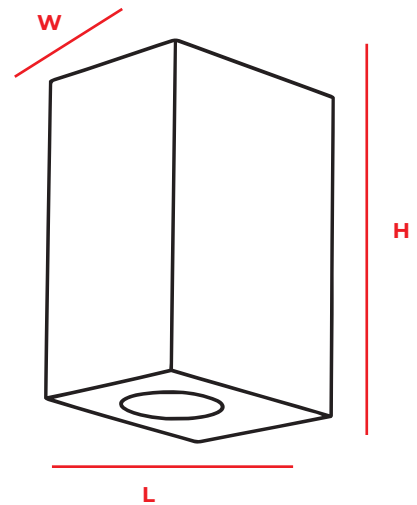

ZOD109-G10-BL

Up & Down GU10 Wall Fixture

 **5 YEAR**
Warranty

The ZOD109-G10-BL is a flush-mounted wall light that delivers symmetrical up and down lighting effects.

Designed with an ABS and polycarbonate body and diffuser, it's built to withstand coastal conditions while offering a sleek, modern look.

Ideal for both residential and hospitality projects, this fixture accommodates two GU10 LED lamps, offering flexible lighting design with easy maintenance.

Product Code	ZOD109-G10-BL
Lamp	2x GU10 (not Included)
Class	II
Power Factor (PF)	0,9
Diffuser	Polycarbonate
Body	ABS
Mounting	Wall Mount
Colour	Black
IP Rating	IP44
Product Size (L) x (W) x (H)	92mm x 70mm x 160mm
Product Weight	0,35kg