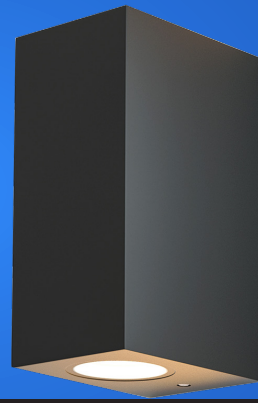

ZOD109-G10-BL

Up & Down GU10 Wall Fixture

 **5 YEAR**
Warranty

The ZOD109-G10-BL is a flush-mounted wall light that delivers symmetrical up and down lighting effects.

Designed with an ABS and polycarbonate body and diffuser, it's built to withstand coastal conditions while offering a sleek, modern look.

Ideal for both residential and hospitality projects, this fixture accommodates two GU10 LED lamps, offering flexible lighting design with easy maintenance.

Product Code	ZOD109-G10-BL
Lamp	2x GU10 (not Included)
Class	II
Power Factor (PF)	0,9
Diffuser	Polycarbonate
Body	ABS
Mounting	Wall Mount
Colour	Black
IP Rating	IP44
Product Size (L) x (W) x (H)	92mm x 70mm x 160mm
Product Weight	0,35kg