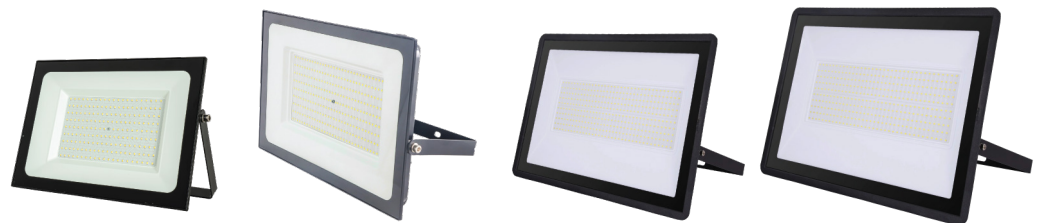

JHFLED07

LED Floodlight – Efficient Security & General Floodlighting

 **3 YEAR**
Warranty

The JHFLED07 LED Floodlight offers a durable, energy-saving alternative to traditional halogen and HID floodlights. Built with a robust die-cast aluminium body and bright aluminium reflector, it delivers consistent high-lumen output in a variety of wattages, perfect for home and industrial security lighting.

Ideal for general outdoor areas, warehouses, or perimeter lighting where reliable illumination is essential. Comes with 300mm cable lead and surge protection.

Product Code	JHFLED07/10W	JHFLED07/20W	JHFLED07/30W	JHFLED07/50W	JHFLED07/100W
Nominal Power	10W	20W	30W	50W	100W
Nominal Flux (lm)	Up to 1000 lm	Up to 2000 lm	Up to 3000 lm	Up to 5000 lm	Up to 10000 lm
Nominal Efficacy (lm/w)	Up to 110 lm/w				
Colour Temperature	6500k				
CRI	>80				
Power Factor (PF)	0,9				
Beam Angle	120°				
Body	Aluminium				
Mounting	Surface Mount				
Colour	Black				
Nominal Input Voltage	220-240V				
IP Rating	IP65				
Product Size (L) x (W) x (H)	90mm x 27mm x 70mm	110mm x 28mm x 90mm	140mm x 28mm x 120mm	170mm x 28mm x 150mm	250mm x 30mm x 218mm
Product Weight	0.14kg	0.21kg	0.35kg	0.50kg	0.98kg

JHFLED07

LED Floodlight – Efficient Security
& General Floodlighting

 **3 YEAR**
Warranty

Product Code	JHFLED07/150W	JHFLED07/200W	JHFLED07/300W	JHFLED07/400W
Nominal Power	150W	200W	300W	400W
Nominal Flux (lm)	Up to 15000 lm	Up to 20000 lm	Up to 30000 lm	Up to 40000 lm
Nominal Efficacy (lm/w)	Up to 110 lm/w			
Colour Temperature	6500k			
CRI	>80			
Power Factor (PF)	0,9			
Beam Angle	120°			
Body	Aluminium			
Mounting	Surface Mount			
Colour	Black			
Nominal Input Voltage	220-240V			
IP Rating	IP65			
Product Size (L) x (W) x (H)	320mm x 32mm x 260mm	380mm x 32mm x 260mm	440mm x 50mm x 340mm	460mm x 50mm x 340mm
Product Weight	1.45kg	2.2kg	3.15kg	3.87kg