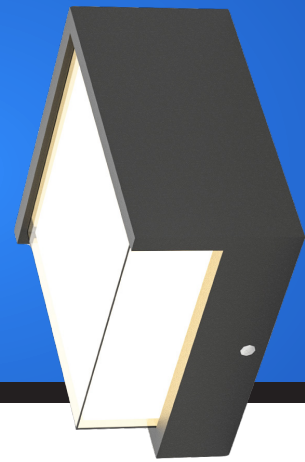

ZOD101-LED-BL

Square LED Wall Light

 **5 YEAR**
Warranty

The ZOD101-LED-BL is a square decorative wall-mounted fixture, ideal for coastal environments.

Designed with a polycarbonate housing and diffuser, it offers exceptional durability and resistance to corrosion.

The integrated 12W 4000K LED light source delivers crisp, efficient illumination in any outdoor setting.

Product Code	ZOD101-LED-BL
Nominal Power	12W
Nominal Flux (lm)	Up to 1200 lm
Nominal Efficacy (lm/w)	Up to 100 lm/w
Colour Temperature	4000k
CRI	>80
Power Factor (PF)	0,9
Diffuser	Polycarbonate
Body	Polycarbonate
Mounting	Wall Mount
Colour	Black
Nominal Input Voltage	220-240V
IP Rating	IP65
Product Size (L) x (W) x (H)	169mm x 67mm x 169mm
Product Weight	0,68kg