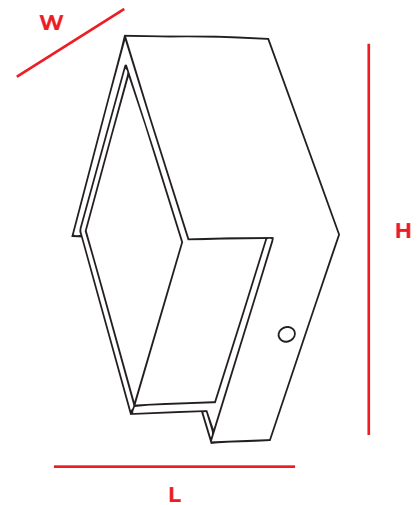

ZOD101-LED-BL

Square LED Wall Light

 **5 YEAR**
Warranty

The ZOD101-LED-BL is a square decorative wall-mounted fixture, ideal for coastal environments.

Designed with a polycarbonate housing and diffuser, it offers exceptional durability and resistance to corrosion.

The integrated 12W 4000K LED light source delivers crisp, efficient illumination in any outdoor setting.

Product Code	ZOD101-LED-BL
Nominal Power	12W
Nominal Flux (lm)	Up to 1200 lm
Nominal Efficacy (lm/w)	Up to 100 lm/w
Colour Temperature	4000k
CRI	>80
Power Factor (PF)	0,9
Diffuser	Polycarbonate
Body	Polycarbonate
Mounting	Wall Mount
Colour	Black
Nominal Input Voltage	220-240V
IP Rating	IP65
Product Size (L) x (W) x (H)	169mm x 67mm x 169mm
Product Weight	0,68kg