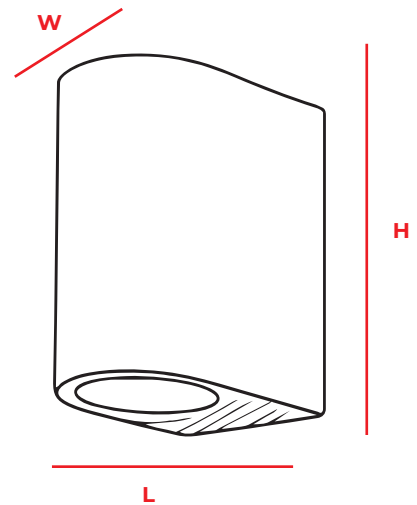

ZOD108-G10-BL

Sleek Coastal Wall Light

 **5 YEAR**
Warranty

The ZOD108-G10-BL is a flush-mounted up-and-down spotlight, designed to add visual interest to outdoor facades.

With its rectangular cylindrical shape, it casts a stylish vertical beam that enhances architectural features.

Built from durable ABS and polycarbonate materials, this IP54-rated fitting is ideal for coastal or high-humidity environments, offering reliable performance without rust or corrosion.

Product Code	ZOD108-G10-BL
Lamp	2x GU10 (not Included)
Class	II
Power Factor (PF)	0,9
Diffuser	Polycarbonate
Body	ABS
Mounting	Wall Mount
Colour	Black
IP Rating	IP54
Product Size (L) x (W) x (H)	95mm x 70mm x 150mm
Product Weight	0,30kg