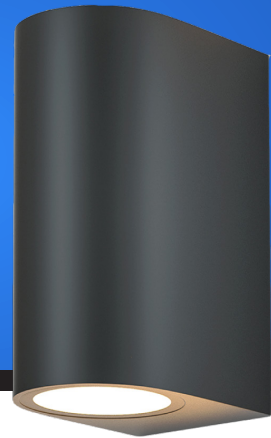

ZOD108-G10-BL

Sleek Coastal Wall Light

 **5 YEAR**
Warranty

The ZOD108-G10-BL is a flush-mounted up-and-down spotlight, designed to add visual interest to outdoor facades.

With its rectangular cylindrical shape, it casts a stylish vertical beam that enhances architectural features.

Built from durable ABS and polycarbonate materials, this IP54-rated fitting is ideal for coastal or high-humidity environments, offering reliable performance without rust or corrosion.

Product Code	ZOD108-G10-BL
Lamp	2x GU10 (not Included)
Class	II
Power Factor (PF)	0,9
Diffuser	Polycarbonate
Body	ABS
Mounting	Wall Mount
Colour	Black
IP Rating	IP54
Product Size (L) x (W) x (H)	95mm x 70mm x 150mm
Product Weight	0,30kg