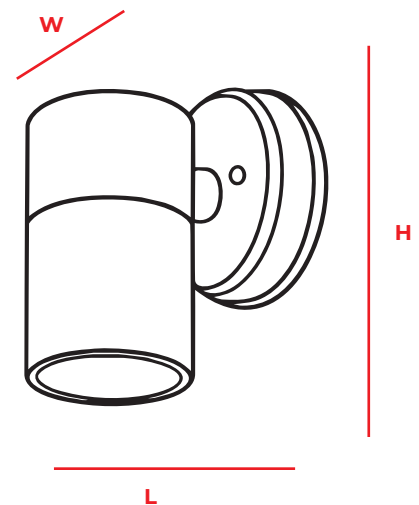

# ZOD106-G10-BL

Compact Coastal Up/Down Light

 **5 YEAR**  
Warranty

The ZOD106-G10-BL is a cylindrical-shaped, wall-mounted light designed to offer functional and aesthetic illumination in coastal and outdoor environments. With a sleek finish and weather-resistant construction, this fitting is perfect for creating up or down lighting effects in residential and commercial projects.

Built for durability and performance, the fixture accommodates a single GU10 LED lamp and is ideal for pathways, entrances, or facade lighting.

Product Code	ZOD106-G10-BL
Lamp	1x GU10 LED (Not Included)
Class	II
Diffuser	Polycarbonate
Body	ABS
Mounting	Wall Mount
Colour	Black
IP Rating	IP44
Product Size (L) x (W) x (H)	88mm x 60mm x 119mm
Product Weight	0,23kg