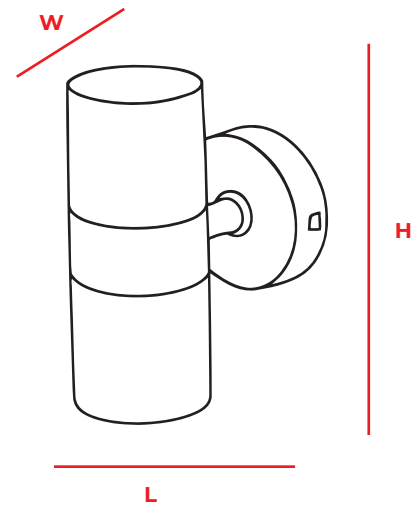

ZOD107-G10-BL

Coastal-Ready Up & Down Light

 **5 YEAR**
Warranty

The ZOD107-G10-BL is a cylindrical up and down wall light designed for durability in coastal environments.

Built with ABS housing and a polycarbonate diffuser, it delivers dependable performance with clean aesthetics for both residential and commercial exteriors.

Ideal for modern facades, entrance lighting, or architectural highlights, it takes 2 x GU10 LED lamps and offers reliable IP44 protection against dust and splashing water.

Product Code	ZOD107-G10-BL
Lamp	2x GU10 LED (not Included)
Class	II
Diffuser	Polycarbonate
Body	ABS
Mounting	Wall Mount
Colour	Black
IP Rating	IP44
Product Size (L) x (W) x (H)	87mm x 60mm x 158mm
Product Weight	0,35kg