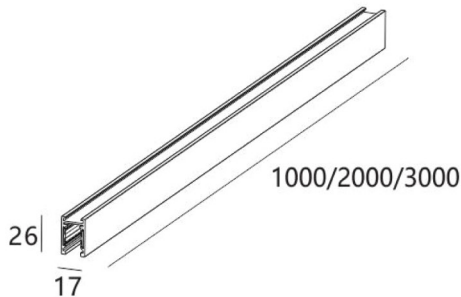

HST TRACK & ACCESSORIES

The HST Track is a surface-mounted solution for projects where recessed installation is not possible or not preferred. It delivers the sleek look of a magnetic track system while keeping installation simple and accessible for a wide range of interior applications.

Product Code	HST-1M	HST-2M	HST-3M
Material	Aluminium		
Colour	Black		
Rated Input Voltage	DC 48V		
Product Size (L) x (W) x (H)	1000 x 17 x 26mm	2000 x 17 x 26mm	3000 x 17 x 26mm

HST-J02	HST-L02	HST-END	HST-E00
---------	---------	---------	---------