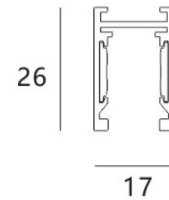

HST TRACK & ACCESSORIES

The HST Track is a surface-mounted solution for projects where recessed installation is not possible or not preferred. It delivers the sleek look of a magnetic track system while keeping installation simple and accessible for a wide range of interior applications.

Product Code	HST-1M	HST-2M	HST-3M
Material	Aluminium		
Colour	Black		
Rated Input Voltage	DC 48V		
Product Size (L) x (W) x (H)	1000 x 17 x 26mm	2000 x 17 x 26mm	3000 x 17 x 26mm

HST-J02	HST-L02	HST-END	HST-E00
---------	---------	---------	---------