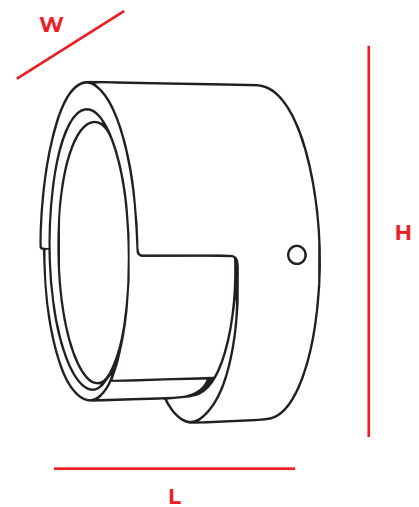

ZOD102-LED-BL

Coastal-Ready Decorative Wall Light

 **3 YEAR**
Warranty

The ZOD102-LED-BL is a round, wall-mounted luminaire ideal for coastal or high-corrosion environments.

Designed with an integrated 12W LED in a 4000K neutral white, it offers a clean and modern light profile for both commercial and residential use.

Engineered with durable polycarbonate housing and diffuser, this IP65-rated fixture is perfect for reliable outdoor lighting without compromising on aesthetics.

| | |
|------------------------------|----------------------|
| Product Code | ZOD102-LED-BL |
| Nominal Power | 12W |
| Nominal Flux (lm) | Up to 1200 lm |
| Nominal Efficacy (lm/w) | Up to 100 lm/w |
| Colour Temperature | 4000k |
| CRI | >80 |
| Power Factor (PF) | 0,9 |
| Diffuser | Polycarbonate |
| Body | Polycarbonate |
| Mounting | Wall Mount |
| Colour | Black |
| Nominal Input Voltage | 220-240V |
| IP Rating | IP65 |
| Product Size (L) x (W) x (H) | 169mm x 67mm x 169mm |
| Product Weight | 0,65kg |