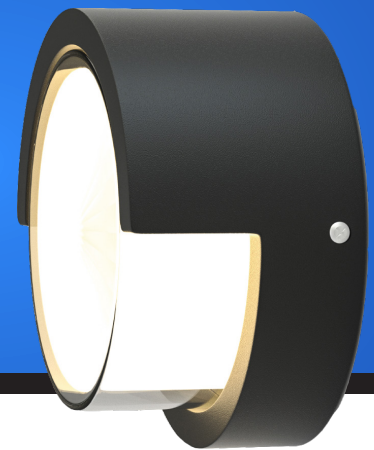

ZOD102-LED-BL

Coastal-Ready Decorative Wall Light

 **3 YEAR**
Warranty

The ZOD102-LED-BL is a round, wall-mounted luminaire ideal for coastal or high-corrosion environments.

Designed with an integrated 12W LED in a 4000K neutral white, it offers a clean and modern light profile for both commercial and residential use.

Engineered with durable polycarbonate housing and diffuser, this IP65-rated fixture is perfect for reliable outdoor lighting without compromising on aesthetics.

| | |
|------------------------------|----------------------|
| Product Code | ZOD102-LED-BL |
| Nominal Power | 12W |
| Nominal Flux (lm) | Up to 1200 lm |
| Nominal Efficacy (lm/w) | Up to 100 lm/w |
| Colour Temperature | 4000k |
| CRI | >80 |
| Power Factor (PF) | 0,9 |
| Diffuser | Polycarbonate |
| Body | Polycarbonate |
| Mounting | Wall Mount |
| Colour | Black |
| Nominal Input Voltage | 220-240V |
| IP Rating | IP65 |
| Product Size (L) x (W) x (H) | 169mm x 67mm x 169mm |
| Product Weight | 0,65kg |