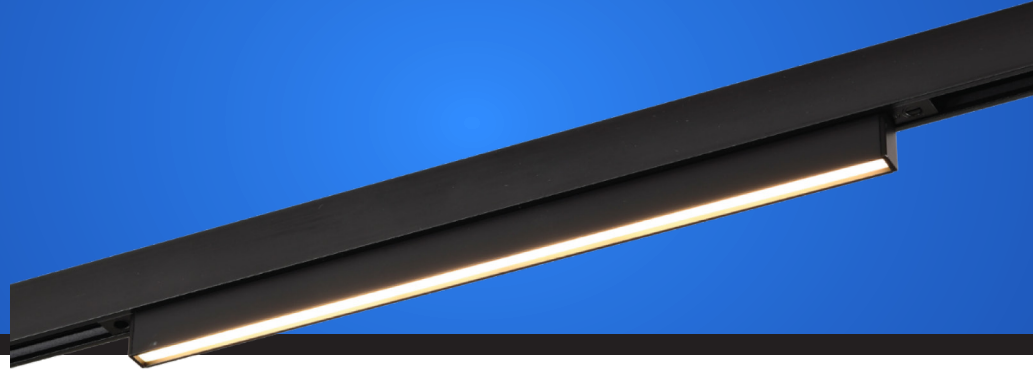

# LINEAR FIXTURES

| Product Code                 | HLA1030S                          | HLA1045S           | HLA1060S           |
|------------------------------|-----------------------------------|--------------------|--------------------|
| LED Brand                    | SANAN                             |                    |                    |
| Nominal Power                | 8W                                | 12W                | 16W                |
| Colour Temperature           | 3000K / 4000K / 3 CCT             |                    |                    |
| CRI                          | Ra>90                             |                    |                    |
| Beam Angle                   | 100°                              |                    |                    |
| Material                     | Aluminium                         |                    |                    |
| Rated Input Voltage          | DC 48V                            |                    |                    |
| Product Size (L) x (W) x (H) | 330 x 10.5 x 38 mm                | 480 x 10.5 x 65 mm | 630 x 10.5 x 38 mm |
| Additional Benefits          | Smart Life   0-10V Dimming   Dali |                    |                    |