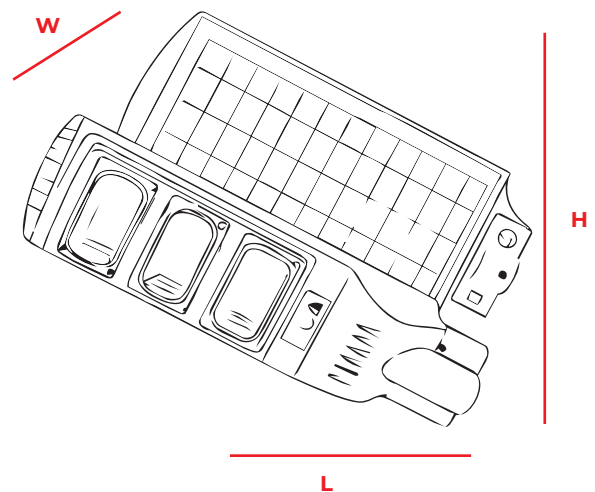

# SKY-SSL-150

All-in-One Solar Lighting Solution

 **1 YEAR**  
Warranty

The SKY-SSL-150 is a fully integrated solar LED streetlight designed for off-grid outdoor applications.

Featuring a built-in solar panel, battery, and PIR motion sensor, this IP65-rated luminaire is ideal for remote streets, estate roads, and parking areas with no access to electrical infrastructure.

Its day/night sensor and motion detection capabilities ensure efficient energy use with up to 20 hours of operation.

Product Code	SKY-SSL-150
Nominal Flux (lm)	Up to 1100 lm
Colour Temperature	6000k
Storage Capacity	6V/15W
Charging Time	7-8 Hours
IP Rating	IP65
Solar Panel	3.2V/12Ah
Product Size (L) x (W) x (H)	620mm x 240mm x 60mm