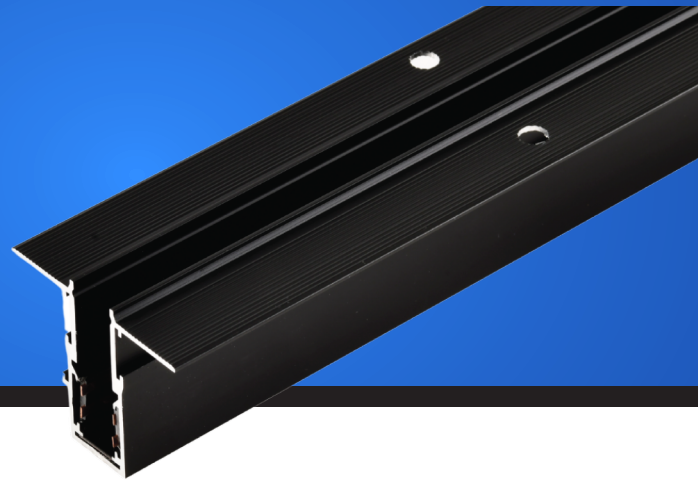

HWT TRACK & ACCESSORIES

The HWT Track is developed for trimless recessed installation, creating a seamless finish that blends into the ceiling or wall plane. It is ideal for contemporary spaces where minimal visual interruption and a refined built-in appearance are key.

Product Code	HWT-1M	HWT-2M	HWT-3M
Material	Aluminium		
Colour	Black		
Rated Input Voltage	DC 48V		
Product Size (L) x (W) x (H)	1000 x 50 x 40mm	2000 x 50 x 40mm	3000 x 50 x 40mm

HWT-J02

HWT-L02