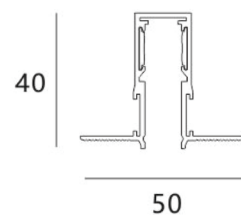

HWT TRACK & ACCESSORIES

The HWT Track is developed for trimless recessed installation, creating a seamless finish that blends into the ceiling or wall plane. It is ideal for contemporary spaces where minimal visual interruption and a refined built-in appearance are key.

Product Code	HWT-1M	HWT-2M	HWT-3M
Material	Aluminium		
Colour	Black		
Rated Input Voltage	DC 48V		
Product Size (L) x (W) x (H)	1000 x 50 x 40mm	2000 x 50 x 40mm	3000 x 50 x 40mm

HWT-J02

HWT-L02