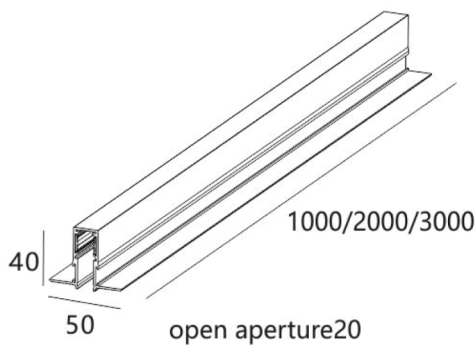

HWT TRACK & ACCESSORIES

The HWT Track is developed for trimless recessed installation, creating a seamless finish that blends into the ceiling or wall plane. It is ideal for contemporary spaces where minimal visual interruption and a refined built-in appearance are key.

Product Code	HWT-1M	HWT-2M	HWT-3M
Material	Aluminium		
Colour	Black		
Rated Input Voltage	DC 48V		
Product Size (L) x (W) x (H)	1000 x 50 x 40mm	2000 x 50 x 40mm	3000 x 50 x 40mm

HWT-J02

HWT-L02