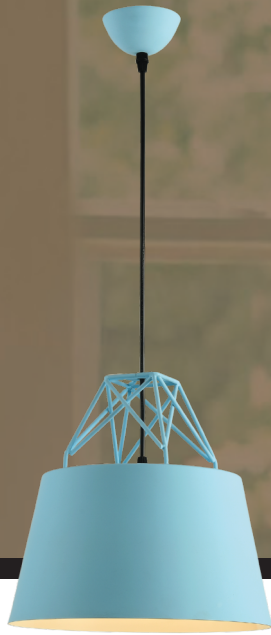

Elor

ELEGANT LIGHTING OPULENT RANGE

ELR-1001-B

The ELR-1001-B is a charming single-light pendant finished in a soft pastel blue, making it an ideal choice for modern residential, hospitality, and lifestyle spaces. Its minimalist shape and muted tone make it a natural fit for interiors with neutral or Scandinavian-inspired palettes.

Whether used as a standalone fixture or in a series over kitchen counters, dining areas, or bedside tables, this pendant delivers both aesthetic balance and functional lighting.

Product Code	ELR-1001-B
Colour	Pastel Blue, Black Cord
Material	Metal
Lamp type	1 x E27 (lamps not included)