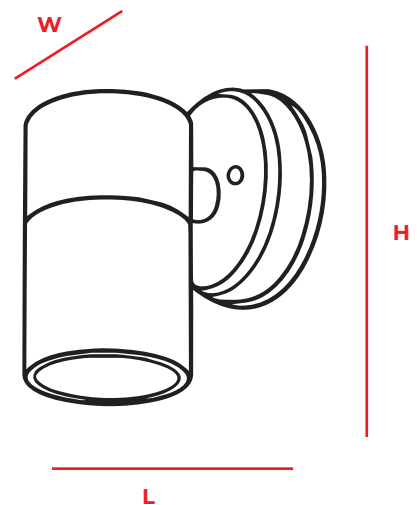

ZOD106-G10-BL

Compact Coastal Up/Down Light

 **5 YEAR**
Warranty

The ZOD106-G10-BL is a cylindrical-shaped, wall-mounted light designed to offer functional and aesthetic illumination in coastal and outdoor environments. With a sleek finish and weather-resistant construction, this fitting is perfect for creating up or down lighting effects in residential and commercial projects.

Built for durability and performance, the fixture accommodates a single GU10 lamp and is ideal for pathways, entrances, or facade lighting.

Product Code	ZOD106-G10-BL
Lamp	1x GU10 (Not Included)
Class	II
Power Factor (PF)	0,9
Diffuser	Polycarbonate
Body	ABS
Mounting	Wall Mount
Colour	Black
IP Rating	IP44
Product Size (L) x (W) x (H)	88mm x 60mm x 119mm
Product Weight	0,23kg