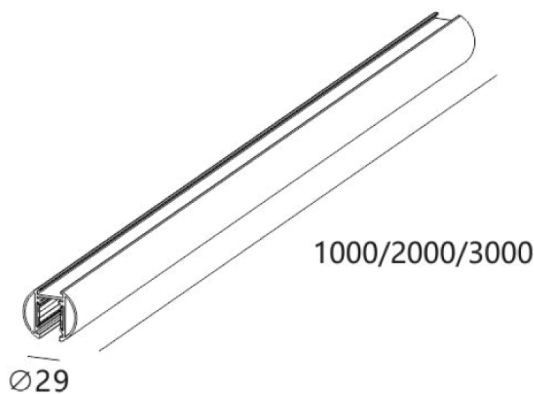

HRT TRACK & ACCESSORIES

The HRT Track offers a suspended or surface mount track solution with a clean, defined edge, combining a neat architectural look with practical installation. It is well suited to interiors that require integrated lighting without sacrificing accessibility or design flexibility.

Product Code	HRT-1M	HRT-2M	HRT-3M
Material	Aluminium		
Colour	Black		
Rated Input Voltage	DC 48V		
Product Size (L) x (W)	1000 x Ø29mm	2000 x Ø29mm	3000 x Ø29mm

HRT-L02 HRT-END