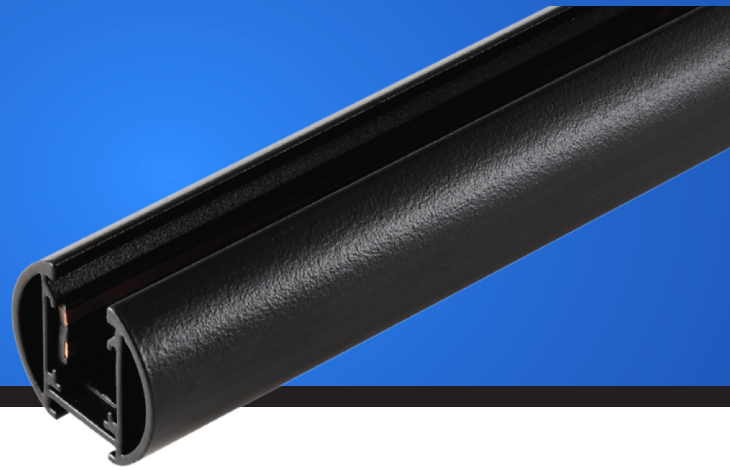

HRT TRACK & ACCESSORIES

The HRT Track offers a suspended or surface mount track solution with a clean, defined edge, combining a neat architectural look with practical installation. It is well suited to interiors that require integrated lighting without sacrificing accessibility or design flexibility.

Product Code	HRT-1M	HRT-2M	HRT-3M
Material	Aluminium		
Colour	Black		
Rated Input Voltage	DC 48V		
Product Size (L) x (W)	1000 x Ø29mm	2000 x Ø29mm	3000 x Ø29mm

HRT-L02 HRT-END