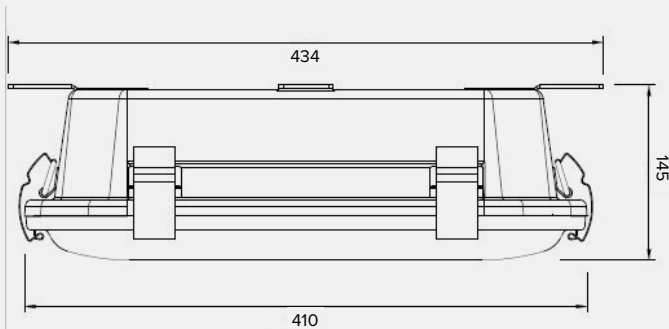

MAG45 LED

Stainless Steel
Bulkhead

35W

4,854
lumens

50W

6,749
lumens

Hello **Corrosion Resistance!**

The MAG45 LED is a rugged stainless steel bulkhead fitted with a high thermal shock-resistant borosilicate glass lens. With external mounting lugs on all sides and a fully dust- and moisture-proof (IP-rated) construction, it's ideal for corrosive industrial environments where durability and performance are critical.

Fit-For-Purpose:

- Industrial Lighting
- Outdoor Lighting
- Security Lighting
- Conveyors
- Dusty & Dirty Environments
- Tunnel Lighting
- Zone 2, 21 & 22
- Plant Lighting

Description	Length (L)	Width (W)	Height (H)
MAG45 LED	434mm	324mm	145mm

IES ROAD REPORT
PHOTOMETRIC FILENAME : MAG 45-MURP2 132 LED .IES

POLAR GRAPH

Maximum Candela = 2664.908 Located At Horizontal Angle = 90, Vertical Angle = 5
#1 - Vertical Plane Through Horizontal Angles (0-180)
#2 - Vertical Plane Through Horizontal Angles (90-270)

FEATURE	M45 0333	M45 0555
NOMINAL POWER	35 Watts	50 Watts
LUMINOUS FLUX (LM)	UP TO 4,854	UP TO 6,749
LUMINOUS EFFECIENCY (LM/W)	UP TO 148,5	UP TO 146,6
NUMBER OF LEDS	132	132
COLOR TEMPERATURE	4000K (STANDARD) 2200K / 3000K / 5000K / 6500K (OPTIONAL)	
LED LIFETIME (HOURS) @ TA 25 °C	L90B10 > 100 000 HRS	
CRI	>70	
DIFFUSER	GLASS	
NOMINAL INPUT VOLTAGE	220V - 240V	
OPERATING TEMPERATURE	-25°C to 50°C	
SURGE PROTECTION	10kV (Standard) 20kV (Optional)	
IP RATING	IP66	
OPTIONAL EXTRAS	30°, 60°, 90°, OVAL, ASYMMETRIC	
GROSS WEIGHT	5KG	