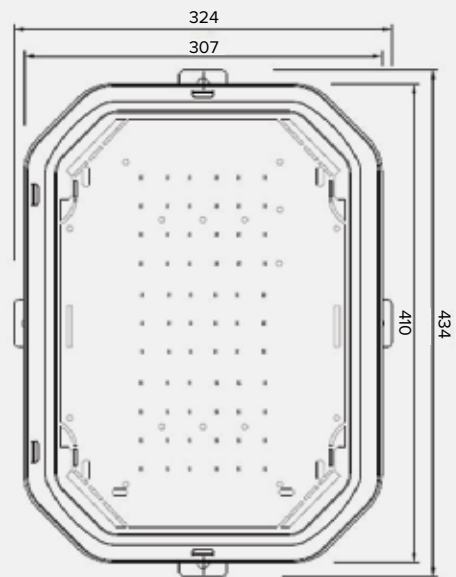

Fit-For-Purpose:

- Industrial Lighting
- Outdoor Lighting
- Security Lighting
- Conveyors
- Dusty & Dirty Environments
- Tunnel Lighting
- Zone 2, 21 & 22
- Plant Lighting

Description	Length (L)	Width (W)	Height (H)
MAG45 LED	434mm	324mm	145mm

IES ROAD REPORT
PHOTOMETRIC FILENAME : MAG 45-MURP2 132 LED .IES

POLAR GRAPH

Maximum Candela = 2664.908 Located At Horizontal Angle = 90, Vertical Angle = 5
#1 - Vertical Plane Through Horizontal Angles (0-180)
#2 - Vertical Plane Through Horizontal Angles (90-270)