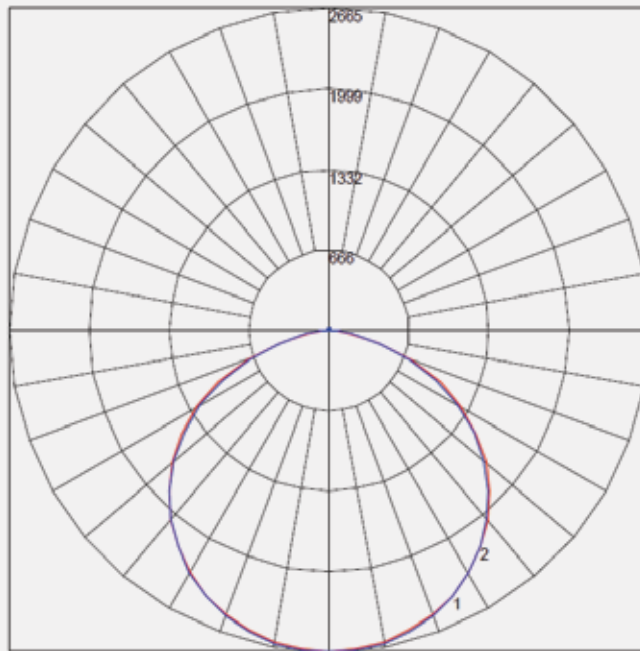

IES ROAD REPORT
PHOTOMETRIC FILENAME : MAG 45-MURP2 132 LED .IES

POLAR GRAPH

Maximum Candela = 2664.908 Located At Horizontal Angle = 90, Vertical Angle = 5
#1 - Vertical Plane Through Horizontal Angles (0-180)
#2 - Vertical Plane Through Horizontal Angles (90-270)

FEATURE	M45 0333	M45 0555
NOMINAL POWER	35 Watts	50 Watts
LUMINOUS FLUX (LM)	UP TO 4,854	UP TO 6,749
LUMINOUS EFFECIENCY (LM/W)	UP TO 148,5	UP TO 146,6
NUMBER OF LEDS	132	132
COLOR TEMPERATURE	4000K (STANDARD) 2200K / 3000K / 5000K / 6500K (OPTIONAL)	
LED LIFETIME (HOURS) @ TA 25 °C	L90B10 > 100 000 HRS	
CRI	>70	
DIFFUSER	GLASS	
NOMINAL INPUT VOLTAGE	220V - 240V	
OPERATING TEMPERATURE	-25°C to 50°C	
SURGE PROTECTION	10kV (Standard) 20kV (Optional)	
IP RATING	IP66	
OPTIONAL EXTRAS	30°, 60°, 90°, OVAL, ASYMMETRIC	
GROSS WEIGHT	5KG	