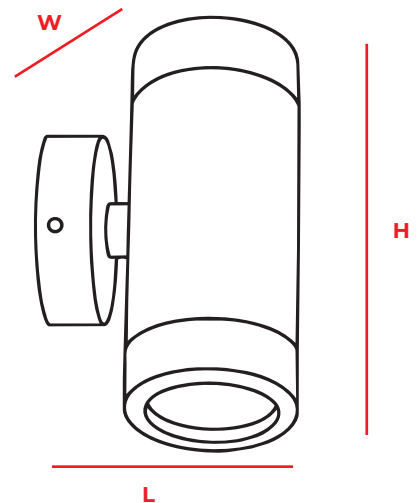

# NLG036

Stainless Steel Up & Down Light

 **5 YEAR**  
Warranty

The NLG036 is a robust, stainless steel outdoor wall light that delivers dual-directional lighting in a sleek cylindrical form.

Designed for 2 x GU10 LED lamps, it's ideal for modern exterior installations in residential or commercial projects.

With IP54 protection, it's built to withstand outdoor conditions while offering stylish illumination for entrances, walkways, or feature walls. A reliable, high-demand SKU for lighting professionals.

Product Code	NLG036
Lamp	2x GU10 LED (not Included)
Class	I
Diffuser	Tempered Glass
Body	304 Stainless Steel
Mounting	Wall Mount
Colour	Stainless Steel
IP Rating	IP54
Product Size (L) x (W) x (H)	60mm x 90mm x 160mm