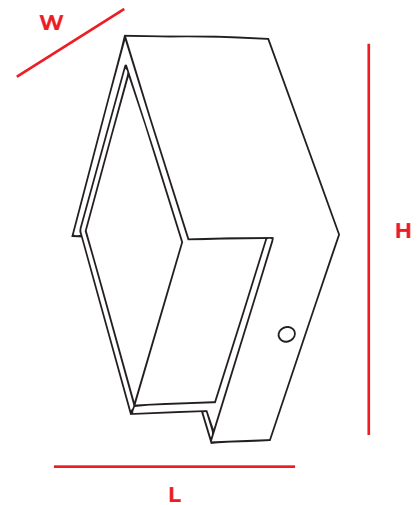

ZOD101-LED-BL

Square LED Wall Light

 **3 YEAR**
Warranty

The ZOD101-LED-BL is a square decorative wall-mounted fixture, ideal for coastal environments.

Designed with a polycarbonate housing and diffuser, it offers exceptional durability and resistance to corrosion.

The integrated 12W 4000K LED light source delivers crisp, efficient illumination in any outdoor setting.

Product Code	ZOD101-LED-BL
Nominal Power	12W
Nominal Flux (lm)	Up to 1200 lm
Nominal Efficacy (lm/w)	Up to 100 lm/w
Colour Temperature	4000k
CRI	>80
Power Factor (PF)	0,9
Diffuser	Polycarbonate
Body	Polycarbonate
Mounting	Wall Mount
Colour	Black
Nominal Input Voltage	220-240V
IP Rating	IP65
Product Size (L) x (W) x (H)	169mm x 67mm x 169mm
Product Weight	0,68kg