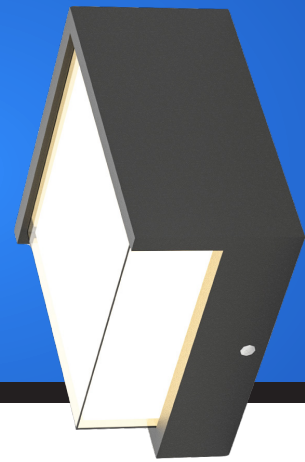

ZOD101-LED-BL

Square LED Wall Light

 **3 YEAR**
Warranty

The ZOD101-LED-BL is a square decorative wall-mounted fixture, ideal for coastal environments.

Designed with a polycarbonate housing and diffuser, it offers exceptional durability and resistance to corrosion.

The integrated 12W 4000K LED light source delivers crisp, efficient illumination in any outdoor setting.

Product Code	ZOD101-LED-BL
Nominal Power	12W
Nominal Flux (lm)	Up to 1200 lm
Nominal Efficacy (lm/w)	Up to 100 lm/w
Colour Temperature	4000k
CRI	>80
Power Factor (PF)	0,9
Diffuser	Polycarbonate
Body	Polycarbonate
Mounting	Wall Mount
Colour	Black
Nominal Input Voltage	220-240V
IP Rating	IP65
Product Size (L) x (W) x (H)	169mm x 67mm x 169mm
Product Weight	0,68kg