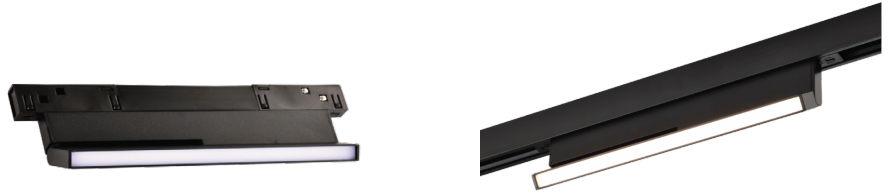

FOLDING LINEAR FIXTURES

Product Code	HSB1020S	HSB1030S
LED Brand	SANAN	
Nominal Power	8W	16W
Colour Temperature	3000K / 4000K / 3 CCT	
CRI	Ra>90	
Beam Angle	100°	
Material	Aluminium	
Rated Input Voltage	DC 48V	
Product Size (L) x (W) x (H)	226 x 10.5 x 65 mm	330 x 10.5 x 65 mm
Additional Benefits	Smart Life 0-10V Dimming Dali	