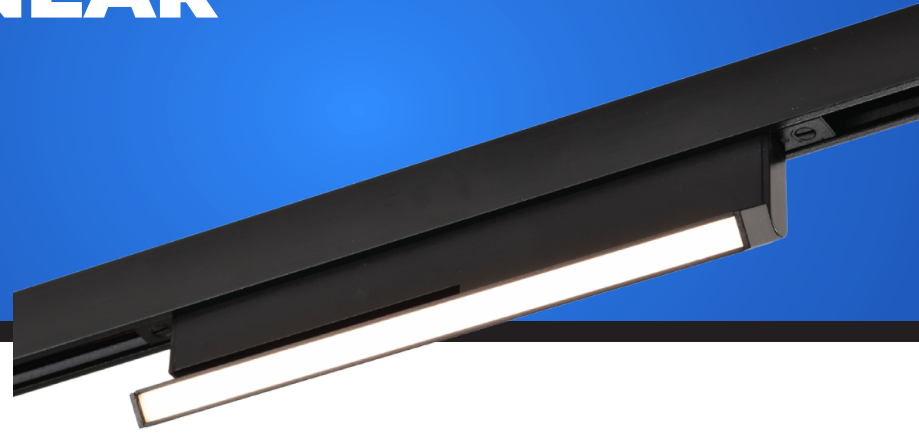

FOLDING LINEAR FIXTURES

Product Code	HSB1020S	HSB1030S
LED Brand	SANAN	
Nominal Power	8W	16W
Colour Temperature	3000K / 4000K / 3 CCT	
CRI	Ra>90	
Beam Angle	100°	
Material	Aluminium	
Rated Input Voltage	DC 48V	
Product Size (L) x (W) x (H)	226 x 10.5 x 65 mm	330 x 10.5 x 65 mm
Additional Benefits	Smart Life 0-10V Dimming Dali	