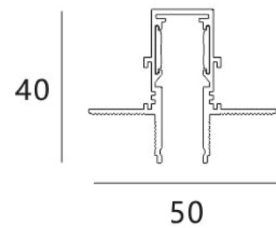

HDT TRACK & ACCESSORIES

The HDT Track is designed for recessed applications where a clean, architectural lighting line is needed. It creates a floating effect that adds depth and visual interest while allowing lighting fixtures to be positioned with flexibility and precision.

Product Code	HDT-1M	HDT-2M	HDT-3M
Material	Aluminium		
Colour	Black		
Rated Input Voltage	DC 48V		
Product Size (L) x (W) x (H)	1000 x 50 x 40mm	2000 x 50 x 40mm	3000 x 50 x 40mm

HDT-J02	HDT-L02	HDT-END	HDT-C01
---------	---------	---------	---------