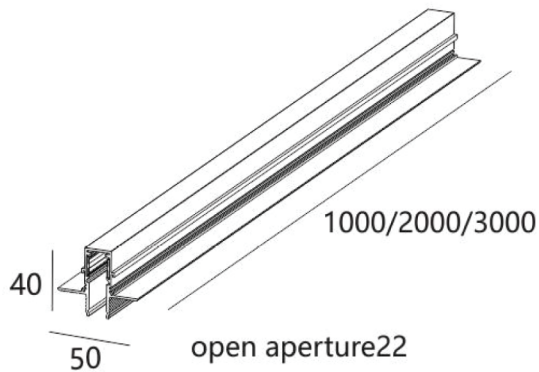

HDT TRACK & ACCESSORIES

The HDT Track is designed for recessed applications where a clean, architectural lighting line is needed. It creates a floating effect that adds depth and visual interest while allowing lighting fixtures to be positioned with flexibility and precision.

Product Code	HDT-1M	HDT-2M	HDT-3M
Material	Aluminium		
Colour	Black		
Rated Input Voltage	DC 48V		
Product Size (L) x (W) x (H)	1000 x 50 x 40mm	2000 x 50 x 40mm	3000 x 50 x 40mm

HDT-J02	HDT-L02	HDT-END	HDT-C01
---------	---------	---------	---------