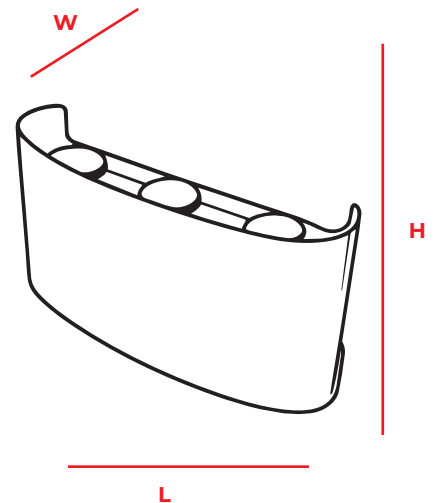

ZOD110-LED-BL

Decorative Up/Down Wall Lighting

 **5 YEAR**
Warranty

The ZOD110-LED-BL is a compact, IP65-rated wall-mounted fixture designed to create elegant visual interest in architectural spaces. It features dual-directional LED light beams that form a striking triangular pattern above and below the fitting, adding both style and safety to facades, corridors or exterior walls.

Its integrated 6W COB LED produces a neutral 4000K glow, with a magnified lens for enhanced output. Ideal for commercial and residential use where decorative lighting meets durability.

Product Code	ZOD110-LED-BL
Nominal Power	6W
Nominal Flux (lm)	Up to 3600 lm
Nominal Efficacy (lm/w)	Up to 100 lm/w
Colour Temperature	4000k
CRI	>80
Power Factor (PF)	0,9
Diffuser	Polycarbonate
Body	ABS
Mounting	Wall Mount
Colour	Black
Nominal Input Voltage	220-240V
IP Rating	IP65
Product Size (L) x (W) x (H)	168mm x 42mm x 80mm
Product Weight	0,20kg