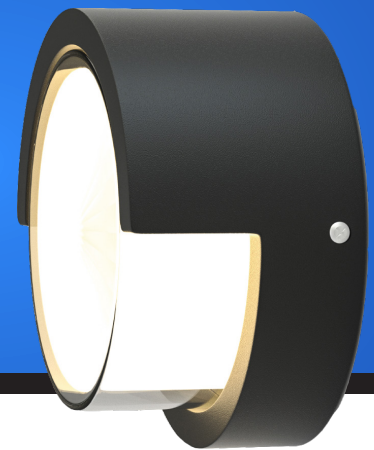

ZOD102-LED-BL

Coastal-Ready Decorative Wall Light

 **5 YEAR**
Warranty

The ZOD102-LED-BL is a round, wall-mounted luminaire ideal for coastal or high-corrosion environments.

Designed with an integrated 12W LED in a 4000K neutral white, it offers a clean and modern light profile for both commercial and residential use.

Engineered with durable polycarbonate housing and diffuser, this IP65-rated fixture is perfect for reliable outdoor lighting without compromising on aesthetics.

Product Code	ZOD102-LED-BL
Nominal Power	12W
Nominal Flux (lm)	Up to 1200 lm
Nominal Efficacy (lm/w)	Up to 100 lm/w
Colour Temperature	4000k
CRI	>80
Power Factor (PF)	0,9
Diffuser	Polycarbonate
Body	Polycarbonate
Mounting	Wall Mount
Colour	Black
Nominal Input Voltage	220-240V
IP Rating	IP65
Product Size (L) x (W) x (H)	169mm x 67mm x 169mm
Product Weight	0,65kg