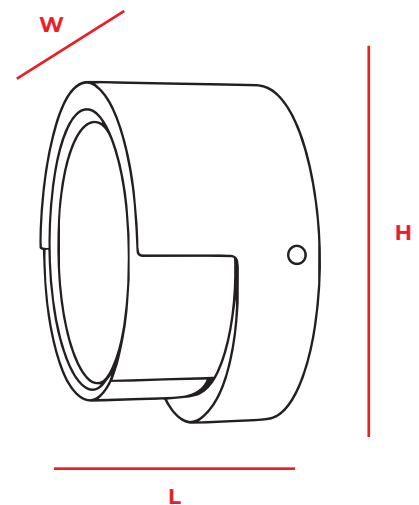

ZOD102-LED-BL

Coastal-Ready Decorative Wall Light

 **5 YEAR**
Warranty

The ZOD102-LED-BL is a round, wall-mounted luminaire ideal for coastal or high-corrosion environments.

Designed with an integrated 12W LED in a 4000K neutral white, it offers a clean and modern light profile for both commercial and residential use.

Engineered with durable polycarbonate housing and diffuser, this IP65-rated fixture is perfect for reliable outdoor lighting without compromising on aesthetics.

Product Code	ZOD102-LED-BL
Nominal Power	12W
Nominal Flux (lm)	Up to 1200 lm
Nominal Efficacy (lm/w)	Up to 100 lm/w
Colour Temperature	4000k
CRI	>80
Power Factor (PF)	0,9
Diffuser	Polycarbonate
Body	Polycarbonate
Mounting	Wall Mount
Colour	Black
Nominal Input Voltage	220-240V
IP Rating	IP65
Product Size (L) x (W) x (H)	169mm x 67mm x 169mm
Product Weight	0,65kg