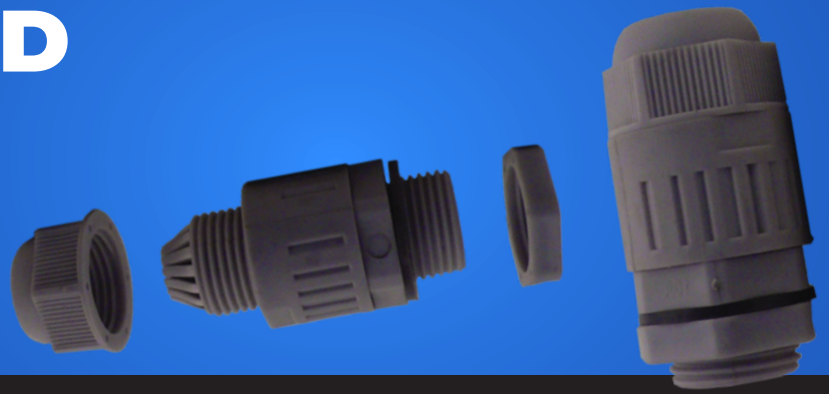

JAZZY/GLAND

Maintain IP Integrity with
External Fixture Connections

The JAZZY Gland is an IP65-rated external connection gland that revolutionises how fixtures are installed. Designed to be mounted directly at the fixture entry point, the wiring block resides within the fitting, eliminating the need to open the housing during installation. This ensures the fixture's IP65 rating remains fully intact—ideal for harsh environments where moisture and dust protection is critical.

A trusted choice for installers seeking compliant, time-saving solutions on site.

Product Code	JAZZY/GLAND
Material	Polycarbonate
Colour	Grey
Wired Gland	1.5mm - 2.5mm cable
IP Rating	IP65